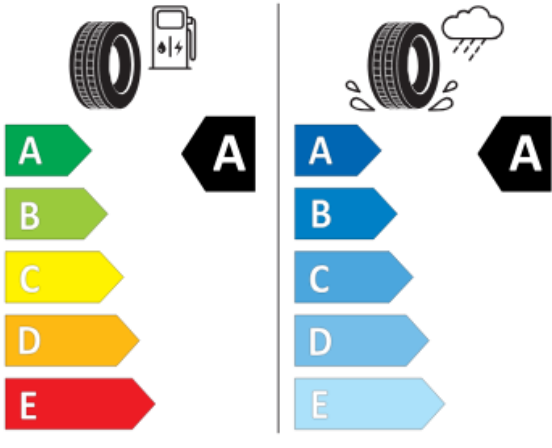

Continental

0314086

215/50 R 18 92 T

C1

2020/740

Bridgestone

29837

215/50 R18 92 T

C1

2020/740

Hankook

1034806

215/50R18 92 T

C1

2020/740