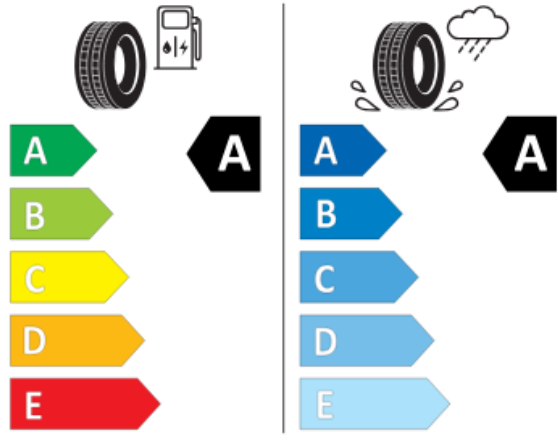

Continental

0314086

215/50 R 18 92 T

C1

2020/740

Bridgestone

29837

215/50 R18 92 T

C1

2020/740

Hankook

1034806

215/50R18 92 T

C1

2020/740