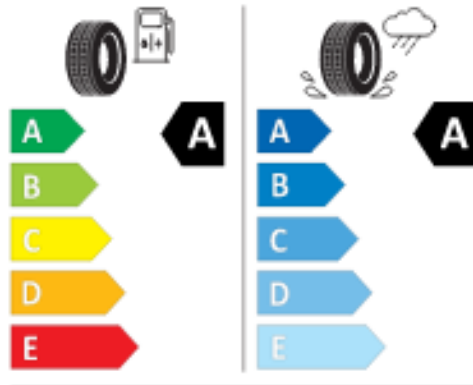

BRIDGESTONE 13950

205/60 R16 92 V C1

2020

Continental 0358154

205/60 R 16 92 V C1

2020

GOODYEAR 546793

205/60R16 92 V C1