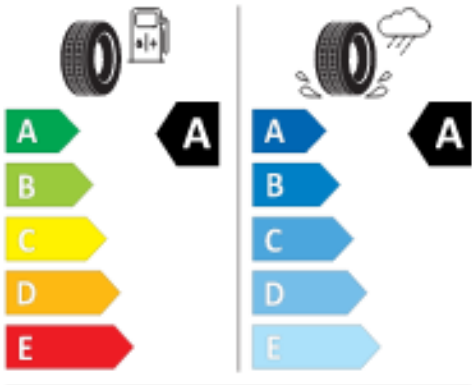

BRIDGESTONE 13950

205/60 R16 92 V C1

2020

Continental 0358154

205/60 R 16 92 V C1

2020

GOODYEAR 546793

205/60R16 92 V C1