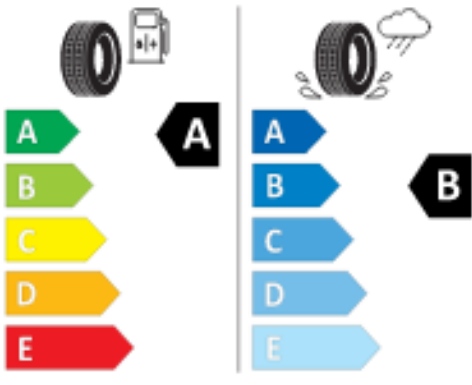

BRIDGESTONE 13950

205/60 R16 92 V C1

2020

Continental 0358154

205/60 R 16 92 V C1

2020

GOODYEAR 546793

205/60R16 92 V C1