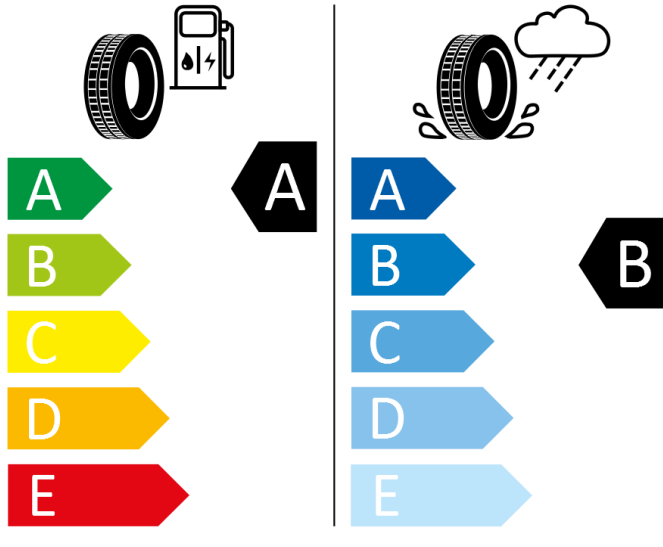

Hankook

1024353

185/65 R15 88H

C1

2020/740