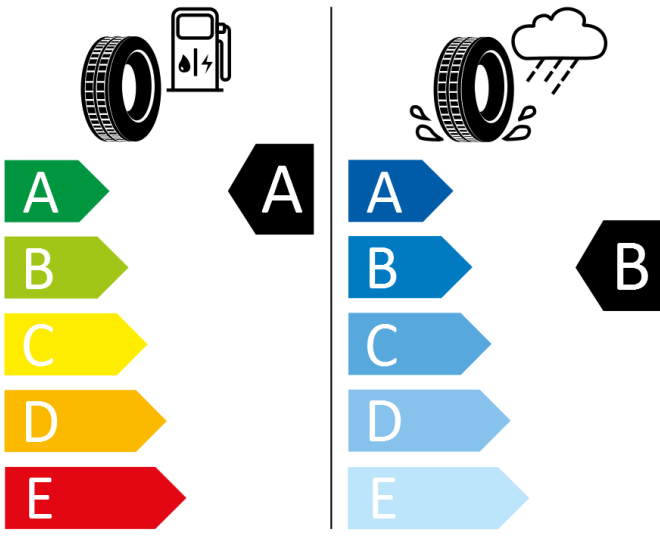

2020/740

Continental

0358474

185/65 R15 88H

C1