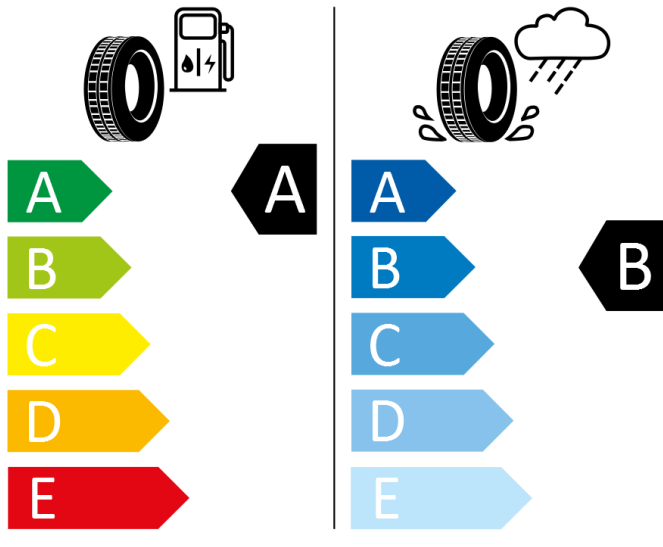

C1

2020/740

Continental

0311061

185/65 R15 88H

C1

2020/740

Kumho